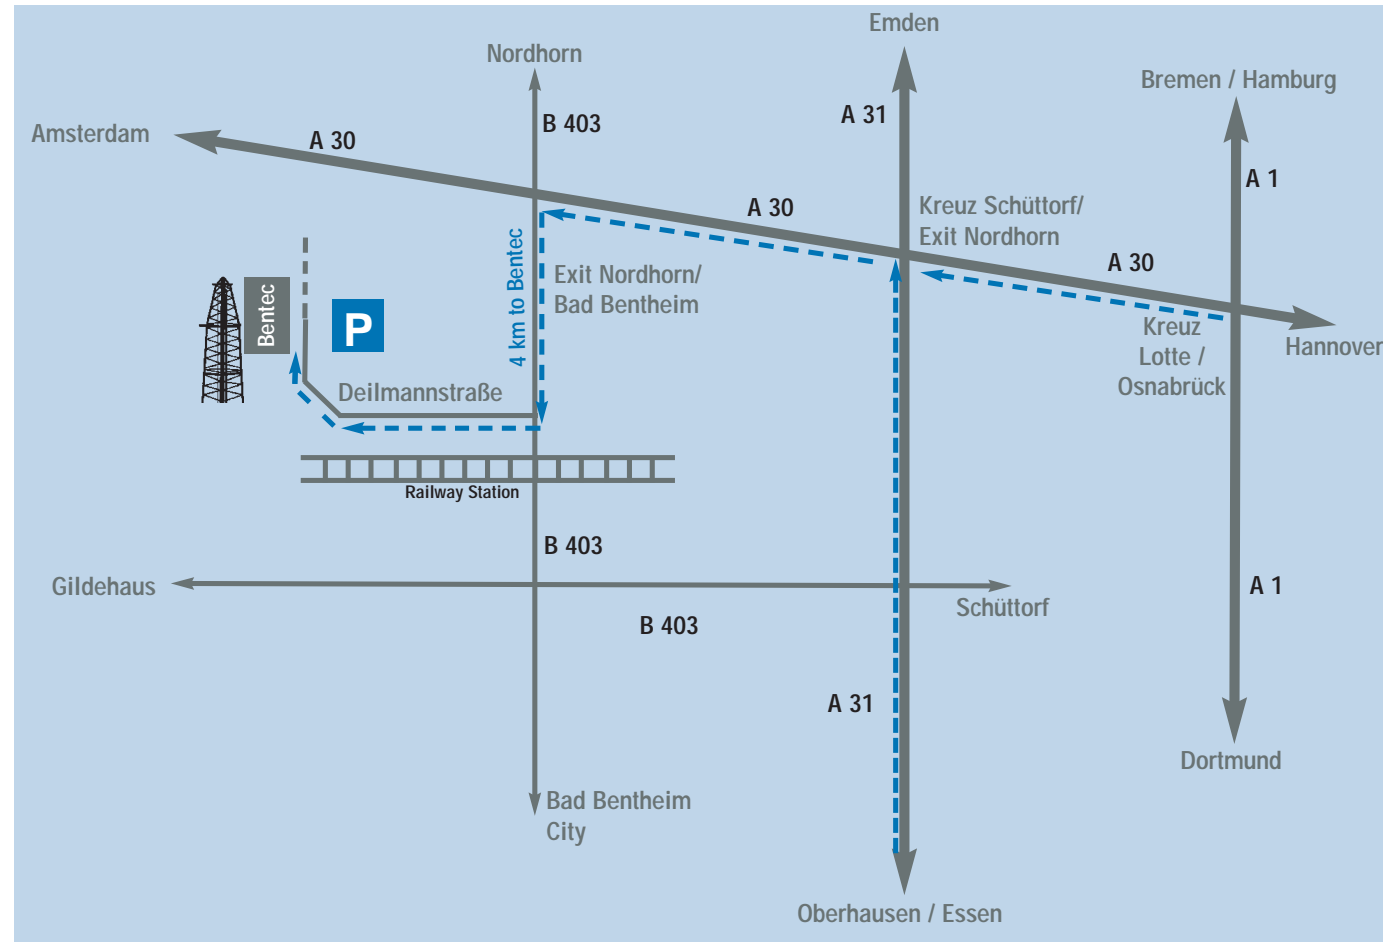

HOW TO FIND US!

Amsterdam Schiphol Airport / 190 km

- A 4 Follow till A 10
- A 10 Ring Road / Exit Diemen Noord
- A 1 Direction Amersfort / follow till German Border
- A 30 A1 turns to A30 in Germany
- Exit Bad Bentheim (Exit No. 3)

Düsseldorf Airport / 140 km

- A 44 Direction Oberhausen
- A 52 Direction Essen / Oberhausen
- A 3 Direction Oberhausen
- A2 Direction Hannover
- A 31 Direction Emden
- A 30 Kreuz Schüttorf
- Exit Bad Bentheim (Exit No. 3)

Münster Airport / 60 km

- B 219 Direction Ibbenbüren
- A 30 Direction Amsterdam
- Exit Bad Bentheim / (Exit No. 3)

Hannover Airport / 220 km

- A2 Direction Dortmund / Exit Bad Oeynhausen
- A 30 Direction Osnabrück
- Exit Bad Bentheim / (Exit No. 3)

Regular train connections to Bad Bentheim are available from each of the above mentioned airports!